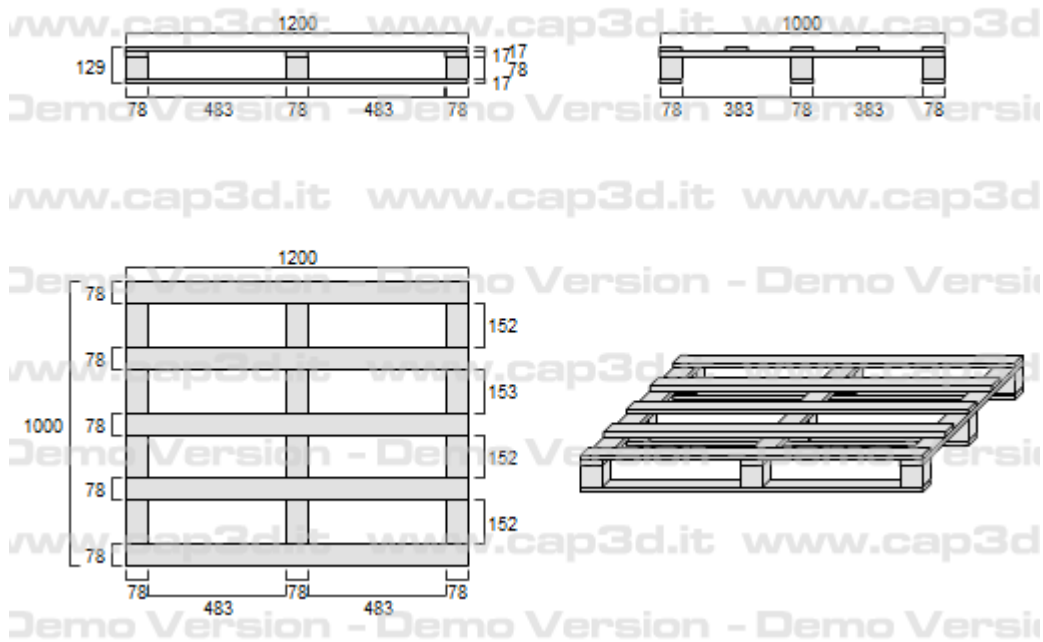

1. Pallet 1200x1000, light, for single use

Elements	Amount	Thickness/Height	Width	Length	Quantity
Top Boards	5	14	75	1200	888 units
Transverse	3	14	75	1000	
Linings	9	75	75	75	
Lower Boards	3	14	75	1200	

2. Pallet 1200x1000, medium strength, reusable.

Elements	Amount	Thickness/Height	Width	Length	Quantity
Top Boards	5	17	78	1200	792 units
Transverse	3	17	78	1000	
Linings	9	78	78	78	
Lower Boards	3	17	78	1200	

3.Pallet 1200x1000, strong, reusable.

Elements	Amount	Thickness/Height	Width	Length	Quantity
Top Boards	5	22	98	1200	696 units
Transverse	3	22	98	1000	
Linings	9	78	98	98	
Lower Boards	3	22	98	1200	