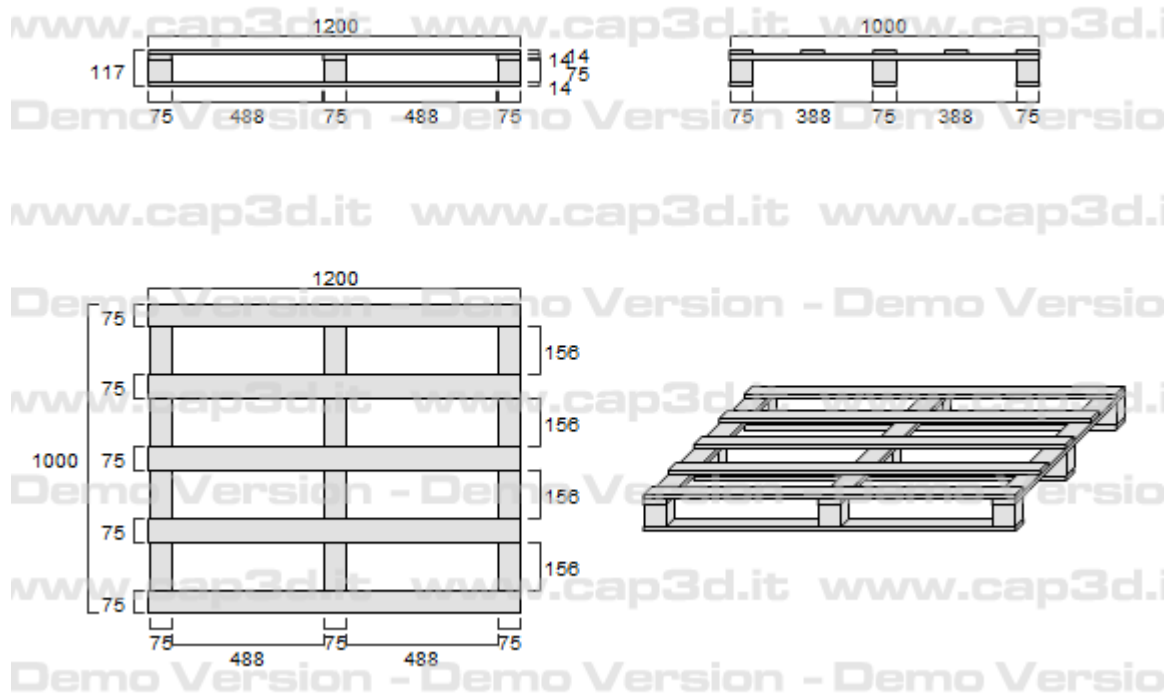

1. Pallet 1200x1000, light, for single use

Elements	Amount	Thickness/Height	Width	Length	Quantity
Top Boards	5	14	75	1200	888 units
Transverse	3	14	75	1000	
Linings	9	75	75	75	
Lower Boards	3	14	75	1200	

2. Pallet 1200x1000, medium strength, reusable.

Elements	Amount	Thickness/Height	Width	Length	Quantity
Top Boards	5	17	78	1200	792 units
Transverse	3	17	78	1000	
Linings	9	78	78	78	
Lower Boards	3	17	78	1200	

3.Pallet 1200x1000, strong, reusable.

Elements	Amount	Thickness/Height	Width	Length	Quantity
Top Boards	5	22	98	1200	696 units
Transverse	3	22	98	1000	
Linings	9	78	98	98	
Lower Boards	3	22	98	1200	