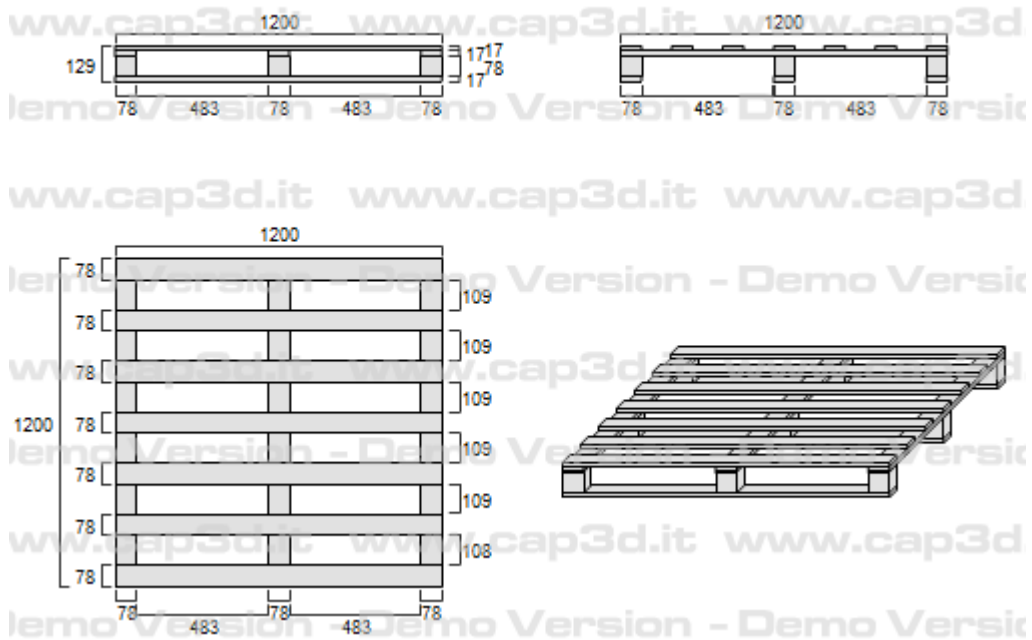

**1. Pallet 1200x1200, light, for single use**

Elements	Amount	Thickness/Height	Width	Length	Quantity
Top Boards	7	14	75	1200	740 units
Transverse	3	14	75	1200	
Linings	9	75	75	75	
Lower Boards	3	14	75	1200	

**2. Pallet 1200x1200, medium strength, reusable.**

Elements	Amount	Thickness/Height	Width	Length	Quantity
Top Boards	7	17	78	1200	660 units
Transverse	3	17	78	1200	
Linings	9	78	78	78	
Lower Boards	3	17	78	1200	

**3.Pallet 1200x1200, strong, reusable.**

Elements	Amount	Thickness/Height	Width	Length	Quantity
Top Boards	7	22	98	1200	500 units
Transverse	3	22	98	1200	
Linings	9	78	98	98	
Lower Boards	3	22	98	1200	