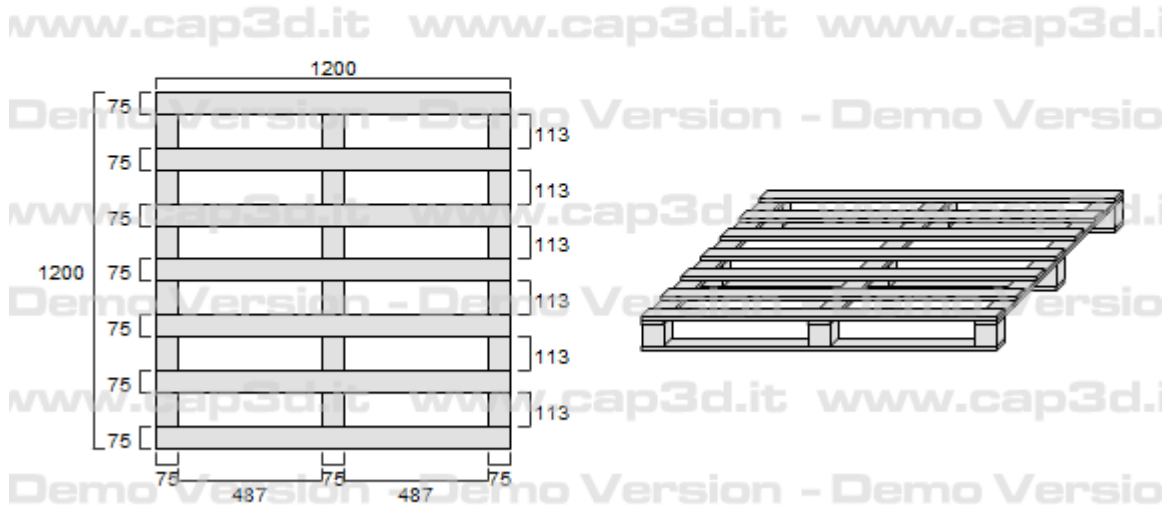

**1. Pallet 1200x1200, light, for single use**

Elements	Amount	Thickness/Height	Width	Length	Quantity
Top Boards	7	14	75	1200	740 units
Transverse	3	14	75	1200	
Linings	9	75	75	75	
Lower Boards	3	14	75	1200	

**2. Pallet 1200x1200, medium strength, reusable.**

Elements	Amount	Thickness/Height	Width	Length	Quantity
Top Boards	7	17	78	1200	660 units
Transverse	3	17	78	1200	
Linings	9	78	78	78	
Lower Boards	3	17	78	1200	

**3.Pallet 1200x1200, strong, reusable.**

Elements	Amount	Thickness/Height	Width	Length	Quantity
Top Boards	7	22	98	1200	500 units
Transverse	3	22	98	1200	
Linings	9	78	98	98	
Lower Boards	3	22	98	1200	