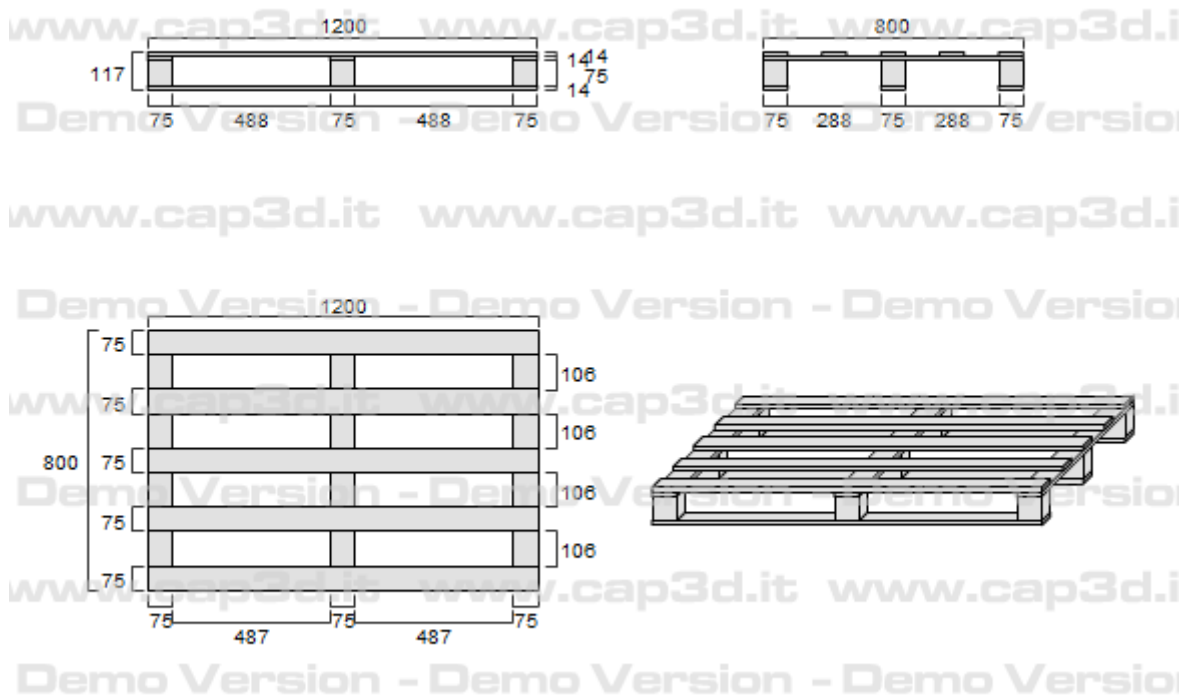

1. Pallets 1200x800, light, for single use

Elements	Amount	Thickness/Height	Width	Length	Quantity
Top Boards	5	14	75	1200	1110 units
Transverse	3	14	75	800	
Linings	9	75	75	75	
Lower Boards	3	14	75	1200	

2.Pallets 1200x800,medium strength, reusable.

Elements	Amount	Thickness/Height	Width	Length	Quantity
Top Boards	5	17	78	1200	990 units
Transverse	3	17	78	800	
Linings	9	78	78	78	
Lower Boards	3	17	78	1200	

3.Pallets 1200x800, strong, reusable.

Elements	Amount	Thickness/Height	Width	Length	Quantity
Top Boards	5	22	98	1200	700 units
Transverse	3	22	98	800	
Linings	9	78	98	98	
Lower Boards	3	22	98	1200	