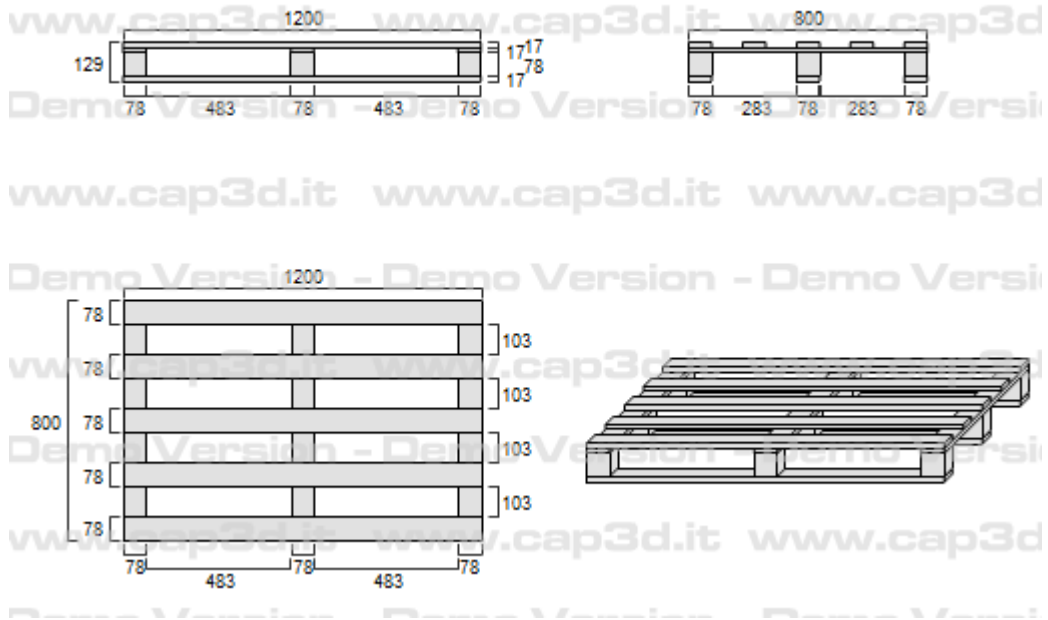

1. Pallets 1200x800, light, for single use

Elements	Amount	Thickness/Height	Width	Length	Quantity
Top Boards	5	14	75	1200	1110 units
Transverse	3	14	75	800	
Linings	9	75	75	75	
Lower Boards	3	14	75	1200	

2.Pallets 1200x800,medium strength, reusable.

Elements	Amount	Thickness/Height	Width	Length	Quantity
Top Boards	5	17	78	1200	990 units
Transverse	3	17	78	800	
Linings	9	78	78	78	
Lower Boards	3	17	78	1200	

3.Pallets 1200x800, strong, reusable.

Elements	Amount	Thickness/Height	Width	Length	Quantity
Top Boards	5	22	98	1200	700 units
Transverse	3	22	98	800	
Linings	9	78	98	98	
Lower Boards	3	22	98	1200	