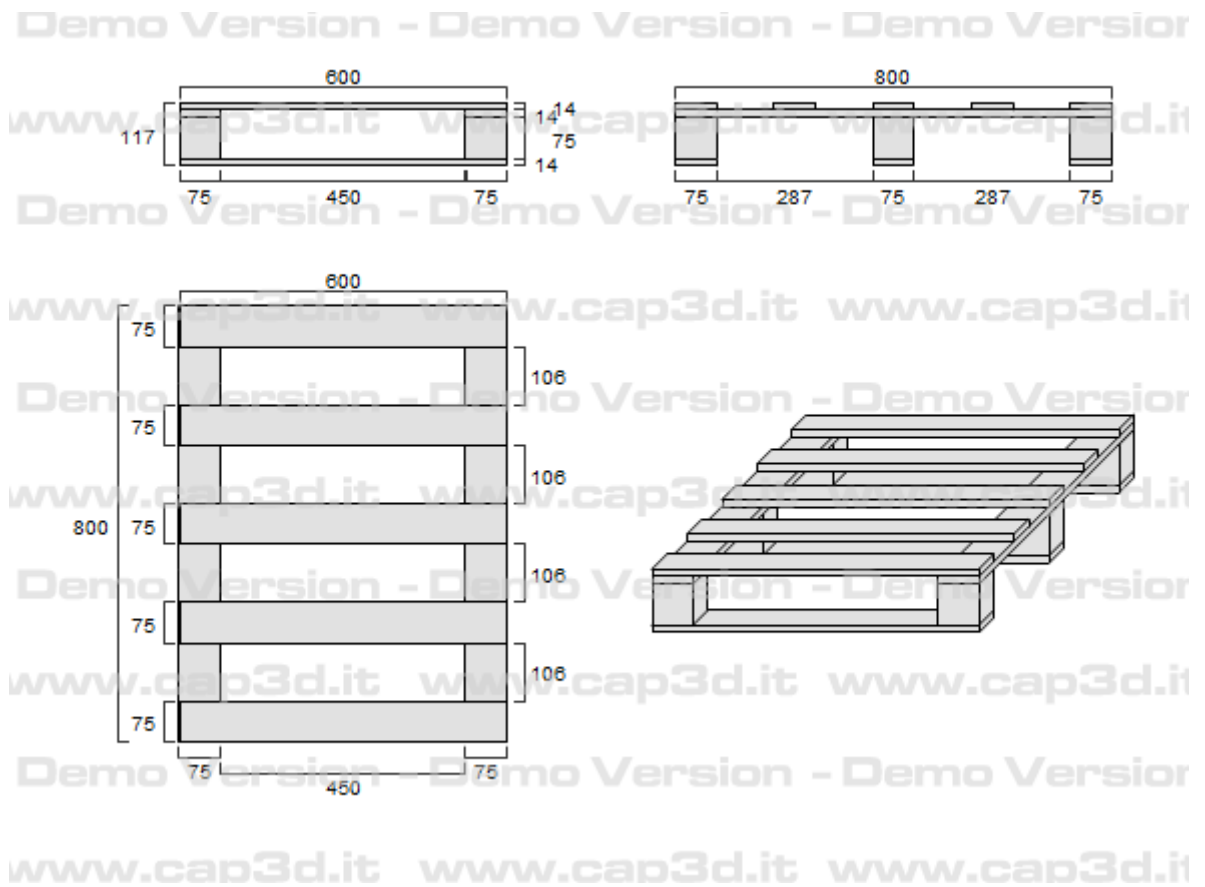

1. Pallets 600x800, light, for single use

Elements	Amount	Thickness/Height	Width	Length	Quantity
Top Boards	5	14	75	600	2220 units
Transverse	2	14	75	800	
Linings	6	75	75	75	
Lower Boards	3	14	75	600	

2.Pallets 600x800,medium strength, reusable.

Elements	Amount	Thickness/Height	Width	Length	Quantity
Top Boards	5	17	75	600	1980 units
Transverse	2	17	75	800	
Linings	6	78	75	75	
Lower Boards	3	17	75	600	

3.Pallets 600x800, strong, reusable.

Elements	Amount	Thickness/Height	Width	Length	Quantity
Top Boards	5	22	98	600	1500 units
Transverse	2	22	98	800	
Linings	6	78	98	98	
Lower Boards	3	22	98	600	