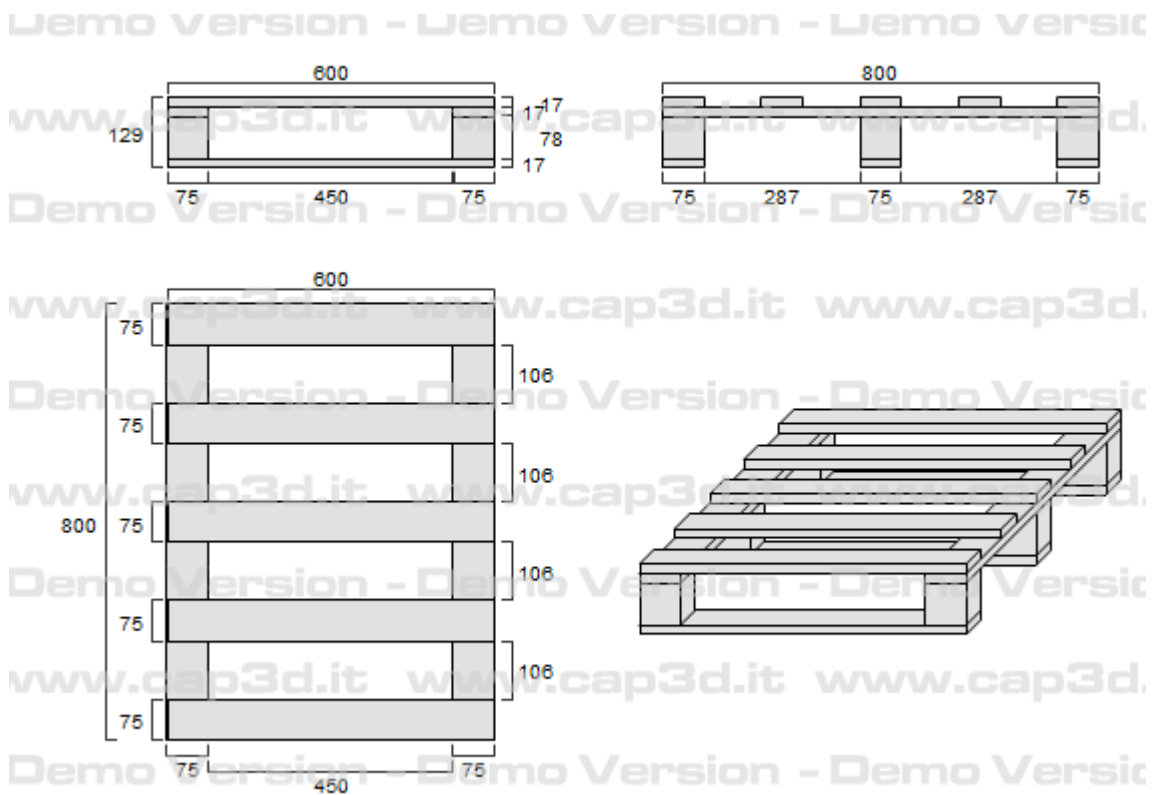

1. Pallets 600x800, light, for single use

Elements	Amount	Thickness/Height	Width	Length	Quantity
Top Boards	5	14	75	600	2220 units
Transverse	2	14	75	800	
Linings	6	75	75	75	
Lower Boards	3	14	75	600	

2.Pallets 600x800,medium strength, reusable.

Elements	Amount	Thickness/Height	Width	Length	Quantity
Top Boards	5	17	75	600	1980 units
Transverse	2	17	75	800	
Linings	6	78	75	75	
Lower Boards	3	17	75	600	

3.Pallets 600x800, strong, reusable.

Elements	Amount	Thickness/Height	Width	Length	Quantity
Top Boards	5	22	98	600	1500 units
Transverse	2	22	98	800	
Linings	6	78	98	98	
Lower Boards	3	22	98	600	